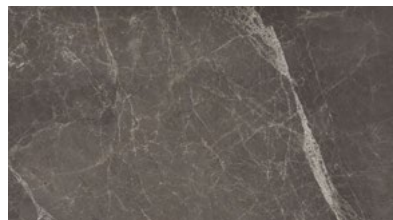

FUME EMPERADOR